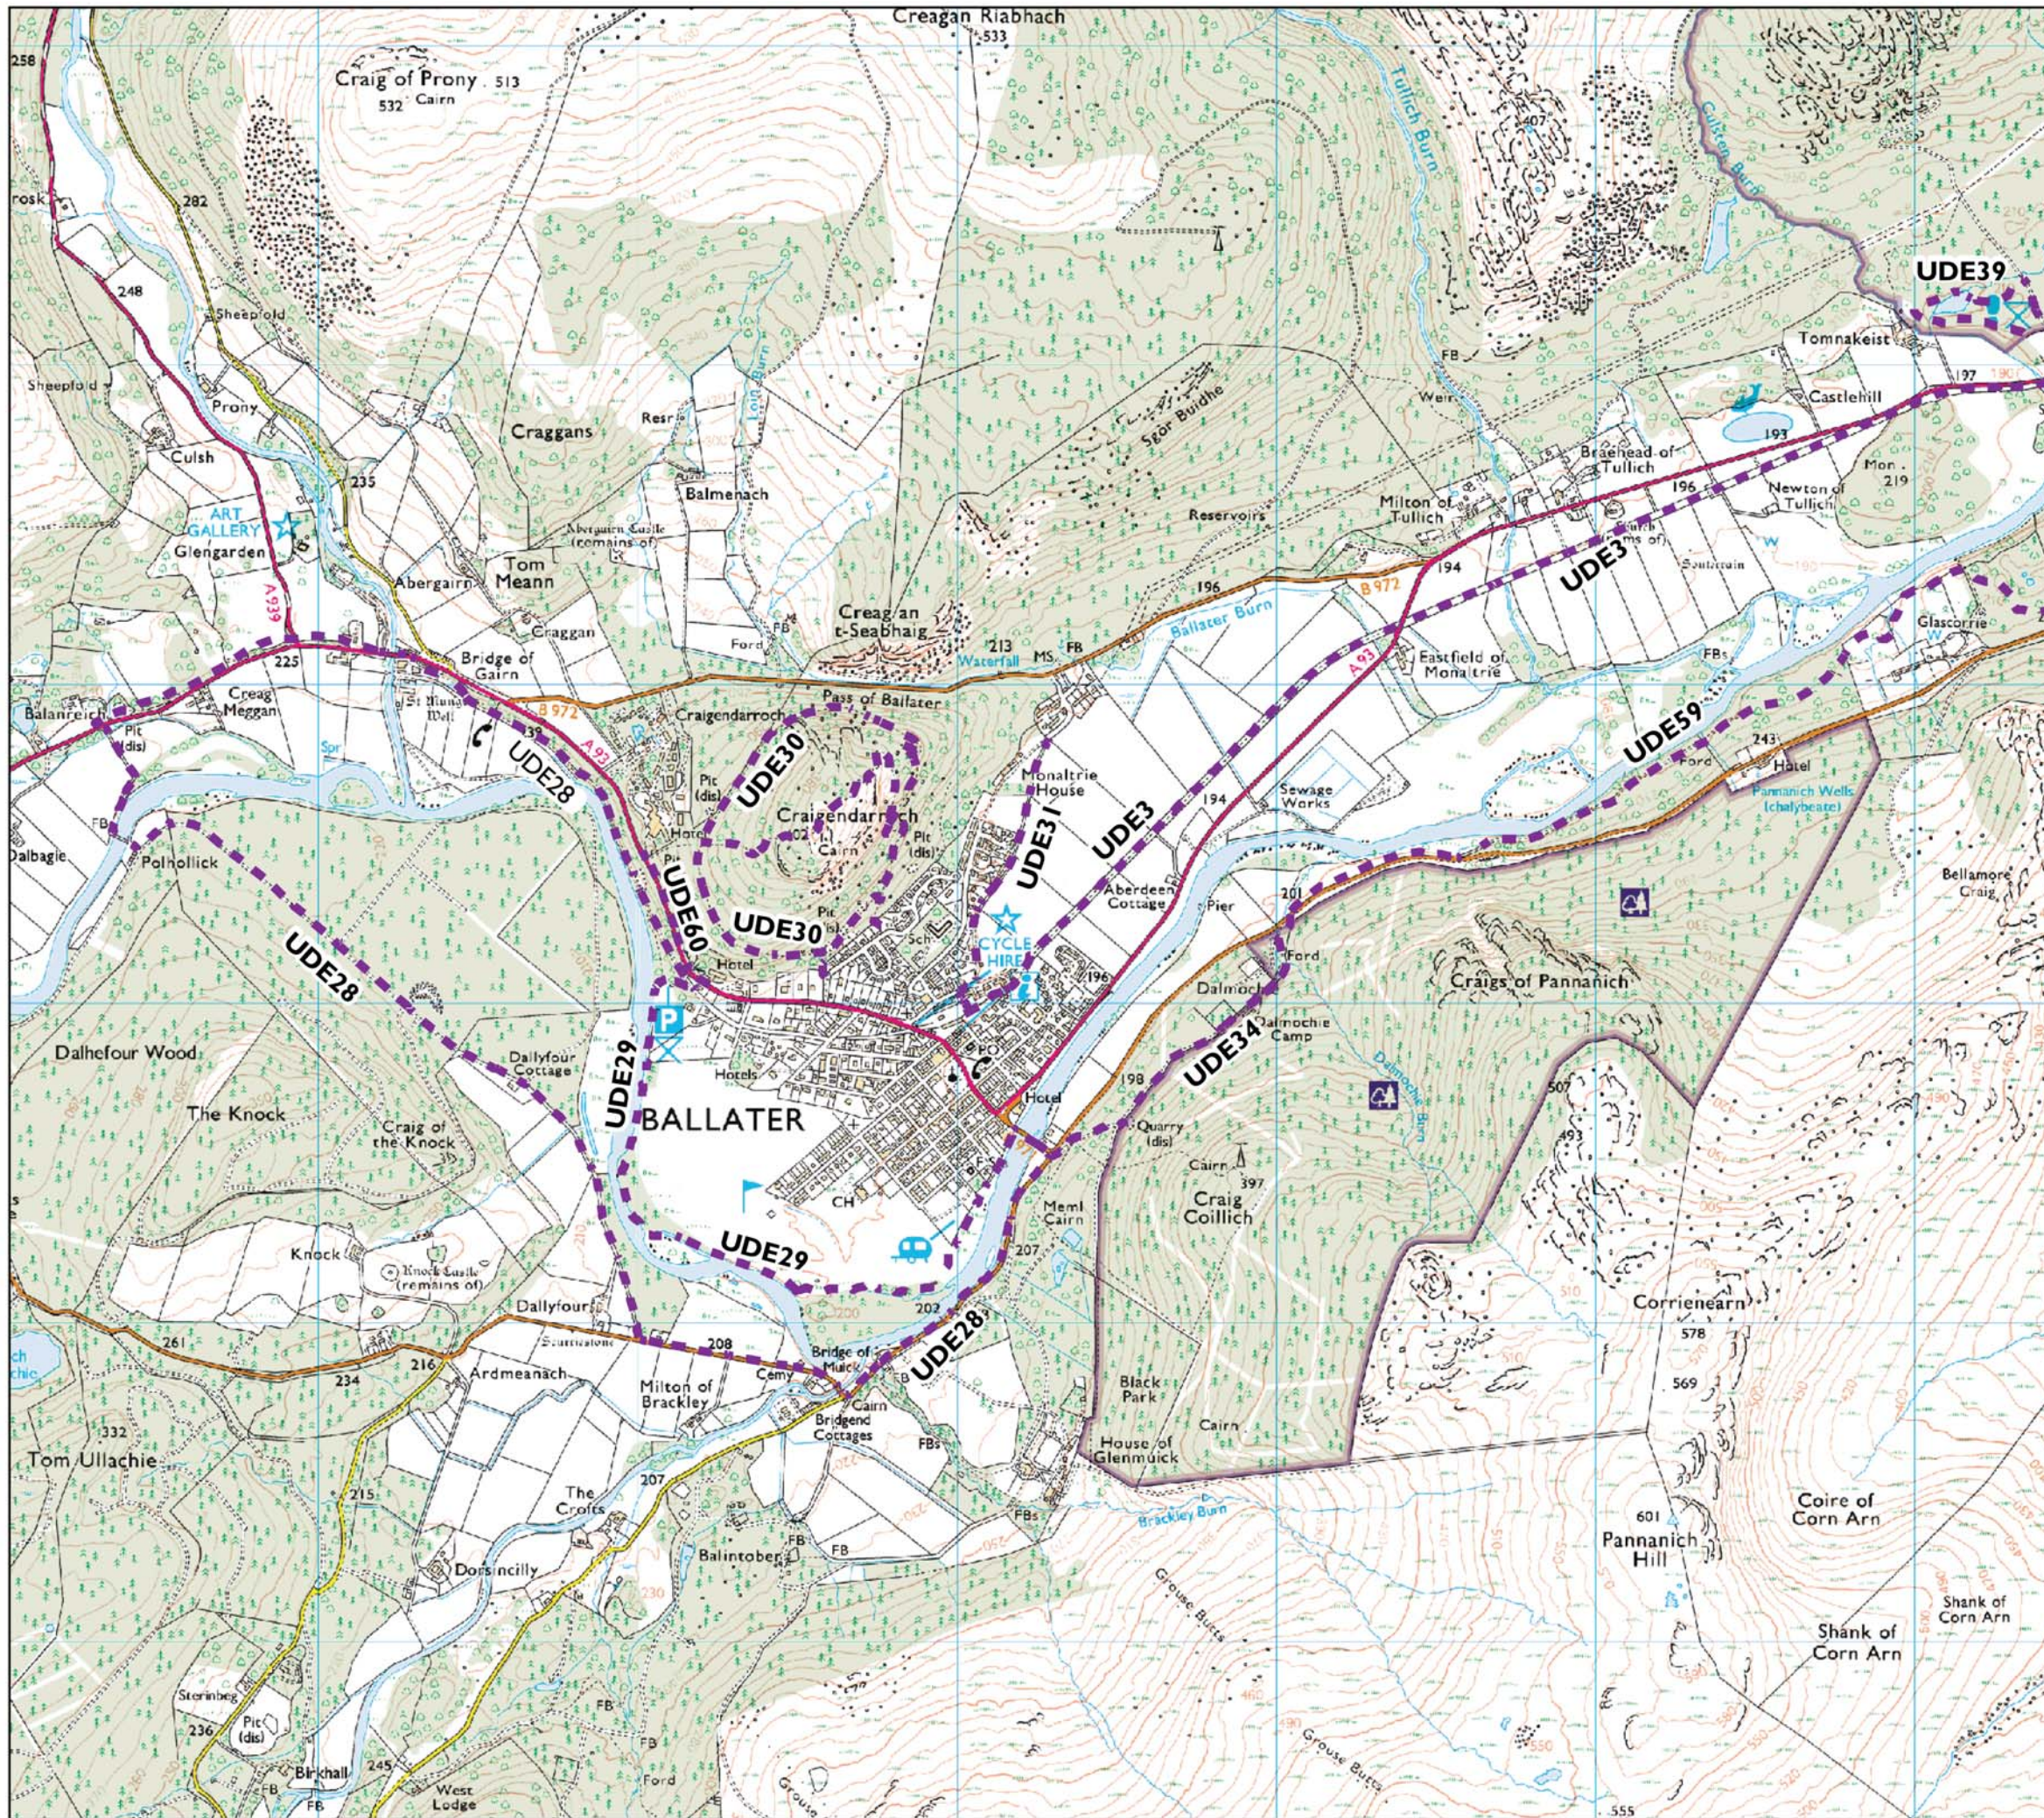

Map 9

Ballater

Ballater Proposed Core Paths	
Path Ref No	Path Name/Description
UDE3	Deeside Way
UDE28	Seven Bridges Walk – includes new path sections
UDE29	Golf Course Circular
UDE30	Craigendarroch Circular walk
UDE31	Cinder Path
UDE34	Pannanich Woods
UDE39	Lochside Trail
UDE59	Dalmochie to Dinnet
UDE60	Ballater to Craigendarroch Hotel

Map 9 BALLATER

Map Legend

-  Core Paths
-  Cairngorms National Park
- UDEI** Path Reference Number

Reproduced by permission of Ordnance Survey on behalf of HMSO. © Crown copyright and database right 2010. All rights reserved. Ordnance Survey Licence number 100040965 Cairngorms National Park Authority.

This map must not be used for navigational purposes.